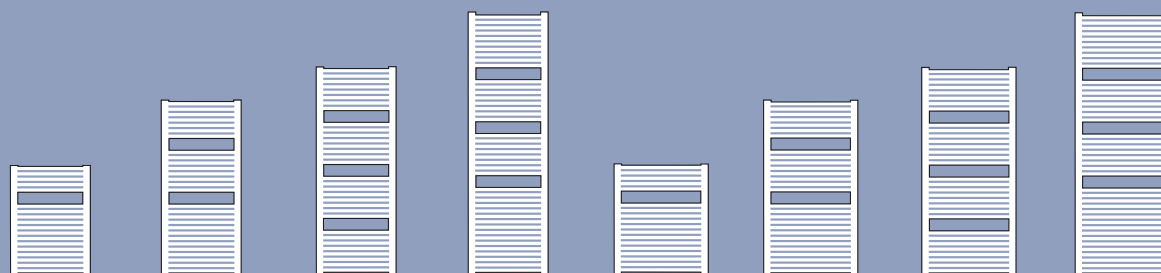

CHATSWORTH LADDER RAIL

The Chatsworth ladder rail comes in simple white or classic chrome. The radiator is supplied with a standard immersion heater, but advanced control options are available for all models (*see page 46*). Wet and dual fuel options are also available (*see page 50*). A wide range of other sizes are available on request.

SCE 180-50 chrome

BWE 140-50 white

SCE 80-50 chrome

CHATSWORTH
LADDER RAIL
STRAIGHT

LADDER RAIL STRAIGHT-WHITE

Model code	SWE 80-50	SWE 120-50	SWE 140-50	SWE 180-50	SWE 80-60	SWE 120-60	SWE 140-60	SWE 180-60
Rating watts	300	500	500	700	400	500	700	700
Height mm	727	1159	1375	1735	727	1159	1375	1735
Length mm	500	500	500	500	600	600	600	600
Depth mm	85	85	85	85	85	85	85	85
Colour	white	white	white	white	white	white	white	white

LADDER RAIL STRAIGHT-CHROME

Model code	SCE 80-50	SCE 120-50	SCE 140-50	SCE 180-50	SCE 80-60	SCE 120-60	SCE 140-60	SCE 180-60
Rating watts	250	400	400	500	300	400	500	700
Height mm	727	1159	1375	1735	727	1159	1375	1735
Length mm	500	500	500	500	600	600	600	600
Depth mm	85	85	85	85	85	85	85	85
Finish	chrome	chrome	chrome	chrome	chrome	chrome	chrome	chrome

CHATSWORTH
LADDER RAIL
BOWED

LADDER RAIL BOWED-WHITE

Model code	BWE 80-50	BWE 120-50	BWE 140-50	BWE 180-50	BWE 80-60	BWE 120-60	BWE 140-60	BWE 180-60
Rating watts	300	500	500	700	400	500	700	700
Height mm	730	1158	1378	1738	730	1158	1378	1738
Length mm	496	496	496	496	596	596	596	596
Depth mm	104	104	104	104	104	104	104	104
Colour	white	white	white	white	white	white	white	white