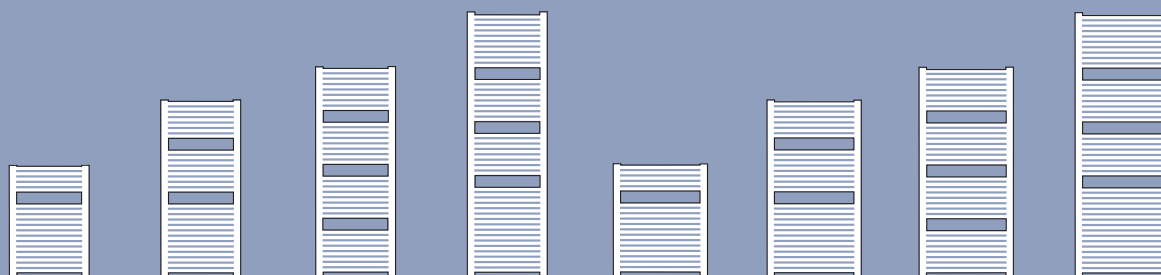

CHATSWORTH LADDER RAIL

The Chatsworth ladder rail comes in simple white or classic chrome. The radiator is supplied with a standard immersion heater, but advanced control options are available for all models (*see page 46*). Wet and dual fuel options are also available (*see page 50*). A wide range of other sizes are available on request.

SCE 180-50 chrome

BWE 140-50 white

SCE 80-50 chrome

CHATSWORTH
LADDER RAIL
STRAIGHT

LADDER RAIL STRAIGHT-WHITE

Model code	SWE 80-50	SWE 120-50	SWE 140-50	SWE 180-50	SWE 80-60	SWE 120-60	SWE 140-60	SWE 180-60
Rating watts	300	500	500	700	400	500	700	700
Height mm	727	1159	1375	1735	727	1159	1375	1735
Length mm	500	500	500	500	600	600	600	600
Depth mm	85	85	85	85	85	85	85	85
Colour	white	white	white	white	white	white	white	white

LADDER RAIL STRAIGHT-CHROME

Model code	SCE 80-50	SCE 120-50	SCE 140-50	SCE 180-50	SCE 80-60	SCE 120-60	SCE 140-60	SCE 180-60
Rating watts	250	400	400	500	300	400	500	700
Height mm	727	1159	1375	1735	727	1159	1375	1735
Length mm	500	500	500	500	600	600	600	600
Depth mm	85	85	85	85	85	85	85	85
Finish	chrome	chrome	chrome	chrome	chrome	chrome	chrome	chrome

CHATSWORTH
LADDER RAIL
BOWED

LADDER RAIL BOWED-WHITE

Model code	BWE 80-50	BWE 120-50	BWE 140-50	BWE 180-50	BWE 80-60	BWE 120-60	BWE 140-60	BWE 180-60
Rating watts	300	500	500	700	400	500	700	700
Height mm	730	1158	1378	1738	730	1158	1378	1738
Length mm	496	496	496	496	596	596	596	596
Depth mm	104	104	104	104	104	104	104	104
Colour	white	white	white	white	white	white	white	white