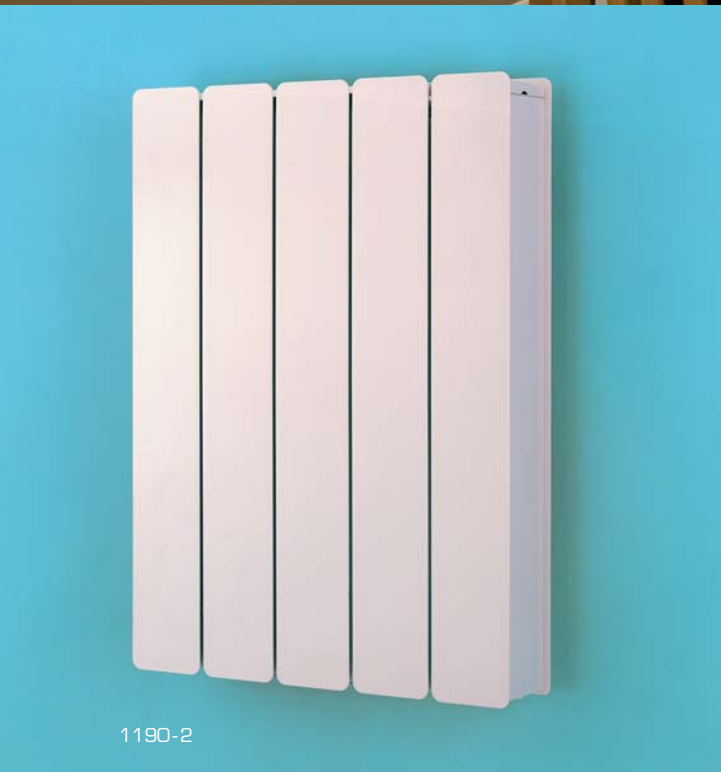

PEGASUS

A distinctive flat panelled heater that provides exciting opportunities to complement the vertical emphasis of the room.

1192-5

PEGASUS
LOW

Model code	1192-2	1192-3	1192-5
Rating watts	750	1000	1500
Height mm	390	390	390
Length mm	494	660	909
Depth mm	133	133	133
Colour	white	white	white

PEGASUS
MEDIUM

Model code	1190-2	1190-3	1190-4	1190-5	1190-7
Rating watts	750	1000	1250	1500	2000
Height mm	570	570	570	570	570
Length mm	411	494	660	660	909
Depth mm	133	133	133	133	133
Colour	white	white	white	white	white

PEGASUS
TALL

Model code	1191-3	1191-5	1191-7
Rating watts	1000	1500	2000
Height mm	1000	1485	1485
Length mm	328	328	411
Depth mm	133	133	133
Colour	white	white	white