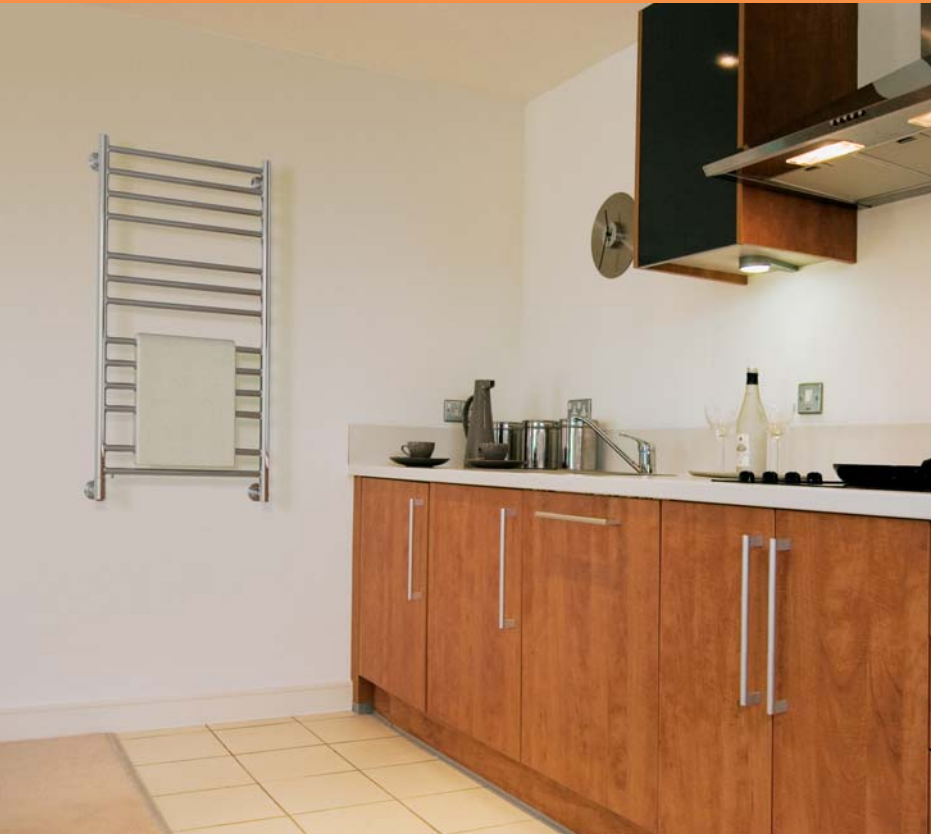

ROUND TUBE TOWEL RAIL

TOWEL WARMERS

ELECTRIC

CRT 14

An elegant towel rail that is just waiting to dry those wet bath towels. Comes with integral on/off switch. Hidden cable connection.

ROUND TUBE TOWEL RAIL

Model code	CRT 08	CRT 11	CRT 14	CRT 350*
Rating watts	100	140	175	80
Height mm	775	1000	1200	1000
Length mm	500	500	600	350
Depth mm	110	110	110	110
Finish	chrome	chrome	chrome	chrome