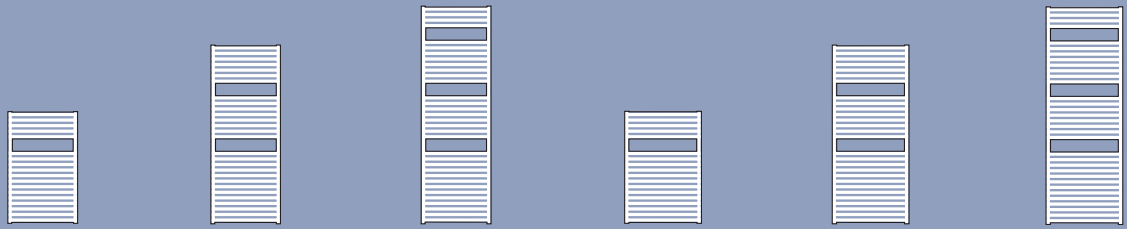

# TUTU

An elegant tube-on-tube towel radiator, the Tutu comes in white or chrome and is available in both wet and electric versions. The electric-only version is supplied with a controllable thermostat (*see page 41 for details*), which can be combined with the wet version for dual fuel operation (*add suffix DF to central heating model code*).

TT 115-60

TUTU  
NARROW

WET

Model code	TT 70-45	TT 115-45	TT 140-45	TT 70-50	TT 115-50	TT 140-50
Output white <sup>†</sup>	329	515	607	417	639	753
Output chrome <sup>†</sup>	263	412	486	334	511	602
Height mm	716	1148	1400	716	1148	1400
Length mm	450	450	450	500	500	500
Depth mm	75	75	75	75	75	75
Colour	white / chrome	white / chrome	white / chrome	white / chrome	white / chrome	white / chrome

ELECTRIC

Model code	TT 70-45/E	TT 115-45/E	TT 140-45/E	TT 70-50/E	TT 115-50/E	TT 140-50/E
Rating white	300	600	600	300	600	600
Rating chrome	300	300	600	300	600	600
Height mm	716	1148	1400	716	1148	1400
Length mm	450	450	450	500	500	500
Depth mm	75	75	75	75	75	75
Colour	white / chrome	white / chrome	white / chrome	white / chrome	white / chrome	white / chrome

TUTU  
MEDIUM

WET

Model code	TT 70-60	TT 115-60	TT 140-60	TT 70-75	TT 115-75	TT 140-75
Output white <sup>†</sup>	461	708	835	655	1021	1203
Output chrome <sup>†</sup>	369	566	668	524	817	962
Height mm	716	1148	1400	716	1148	1400
Length mm	600	600	600	750	750	750
Depth mm	75	75	75	75	75	75
Colour	white / chrome	white / chrome	white / chrome	white / chrome	white / chrome	white / chrome